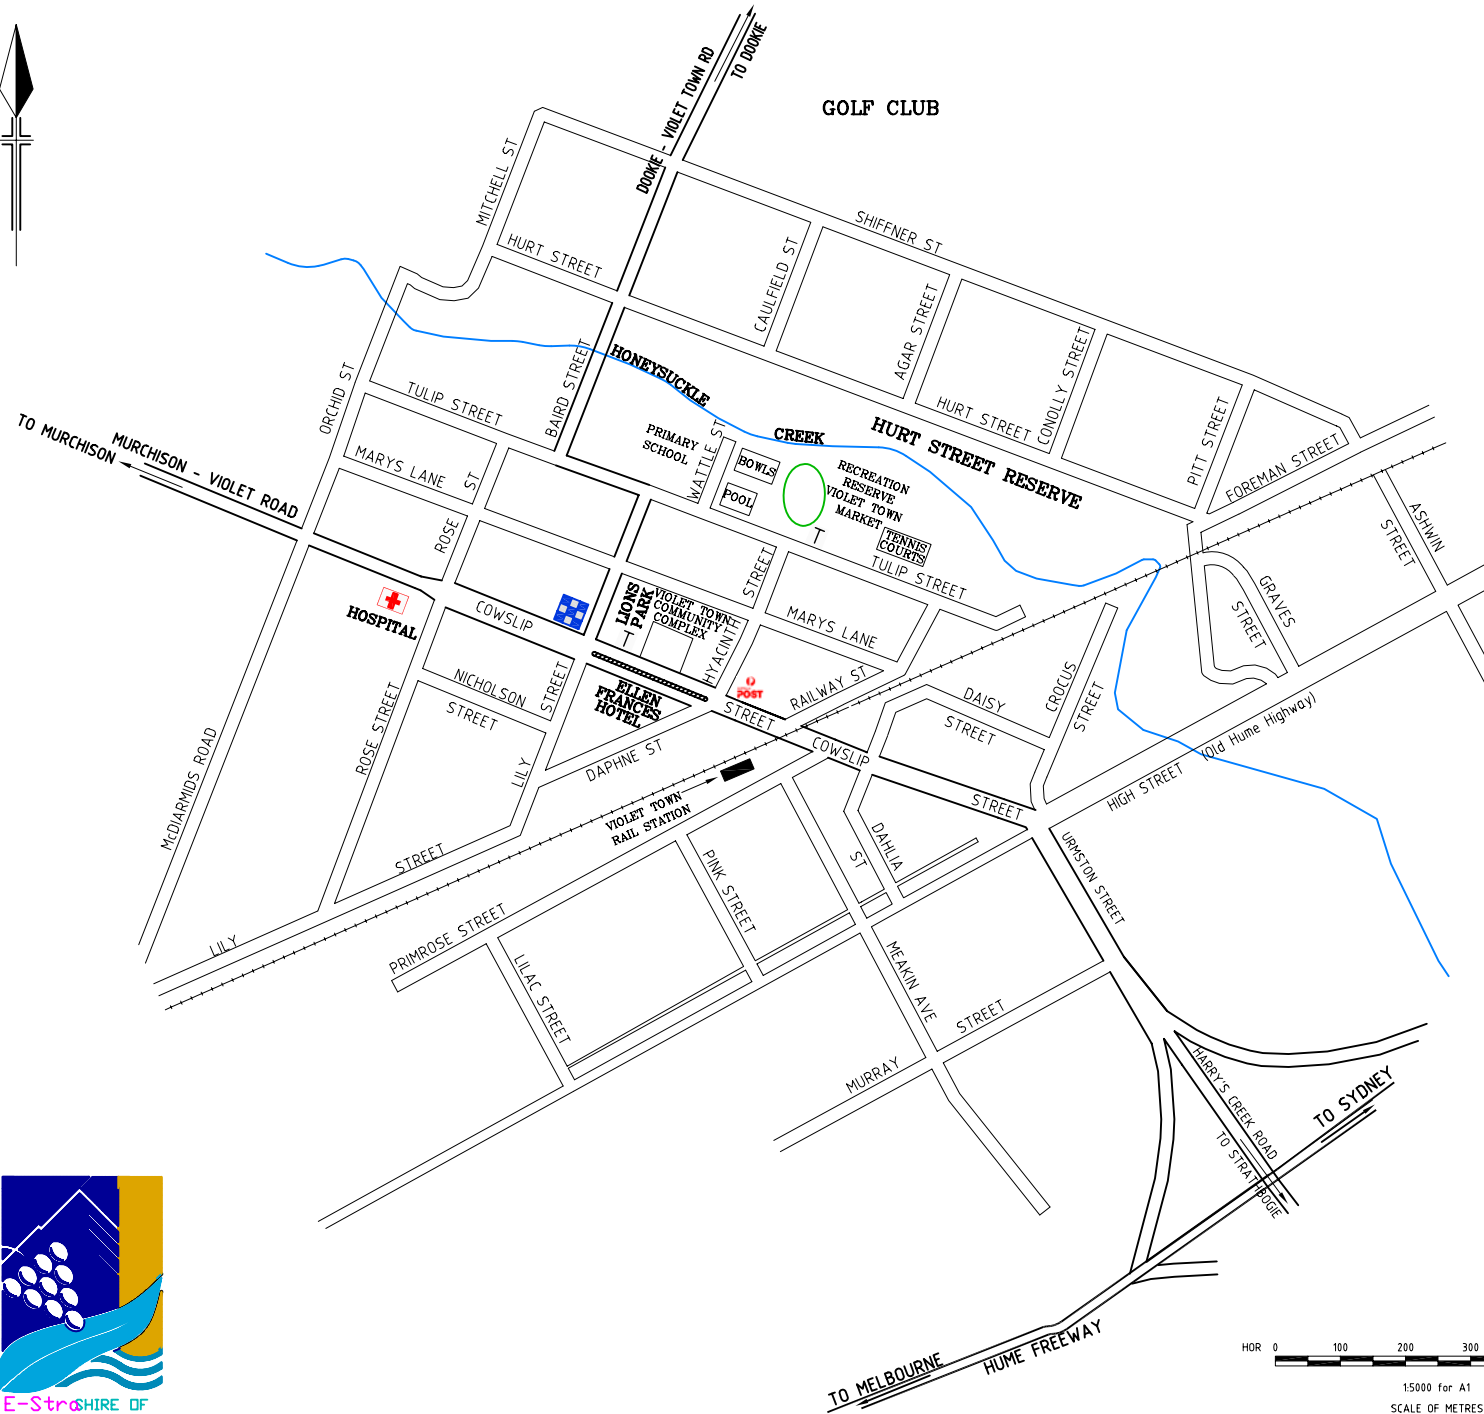

TOWNSHIP OF VIOLET TOWN

LEGEND

-  Hospital
-  Police Station
-  Post Office
-  Telephone
-  Public Toilet

UPDATED MAY '98

DRAWN : Paul O'Connor
 E-Strath
 ENGINEERING DEPARTMENT
 SHIRE OF STRATHBOGIE